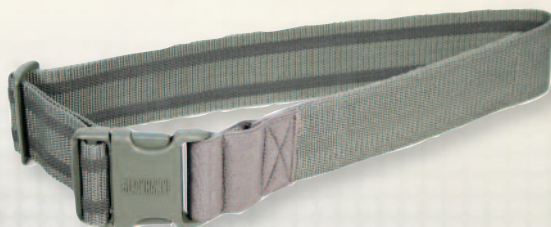

TACTICAL THIGH RIGS

EFFECTIVELY and EFFICIENTLY transfer some of your tactical load from your shoulders and back to your hips and legs.

Most BLACKHAWK!® TACTICAL THIGH RIGS include the following common features:

ABRASION AND MILDEW RESISTANT

Made of 1000 denier nylon lined with closed cell foam

TAKES THE SHOCK BUT WON'T ABSORB WATER

Drainage grommets in the bottom of pouches

Slotted webbing; adjustable and removable belt hanger, non-slip leg straps, and belt loops allow four different configurations:

Low ride drop leg with two leg straps

High ride drop leg with one leg strap

Belt-mounted

ALICE clip configuration for attaching to a vest, pack, etc.

BLACKHAWK!® OMEGA™ LEG STRAPS

- Elastic leg straps with rubberized grip woven into the webbing
- Side release buckle and tri-glide keeper to secure and adjust
- Used on all BLACKHAWK!® drop-leg holsters and rigs

LEG STRAP 2" 40LS02 _____

COLORS: BK, OD

\$12.99

LEG STRAP 1.5" 40LS03 _____

COLORS: BK, DE, OD, FG

\$10.99

BLACKHAWK!® DROP LEG EXTENDER

- Extends gear below the belt by five inches
- Attaches to drop leg holsters, pouches, and rigs